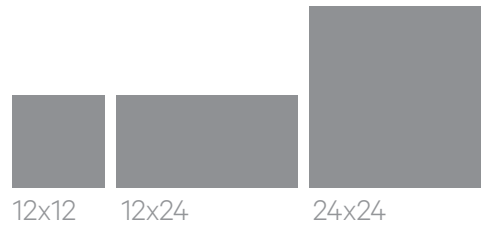

CITAL

PORTO

GRANELLO GRIGIO / CI180606

FEATURES

MATERIAL: Porcelain

BODY: Color-Body Glazed

FINISHES AVAILABLE: Smooth, Matte

SIZES AVAILABLE:

12x12

12x24

24x24

Custom sizes and cutting available.

OTHER COLORS AVAILABLE:

CI10LP

CI30LP

CI280606